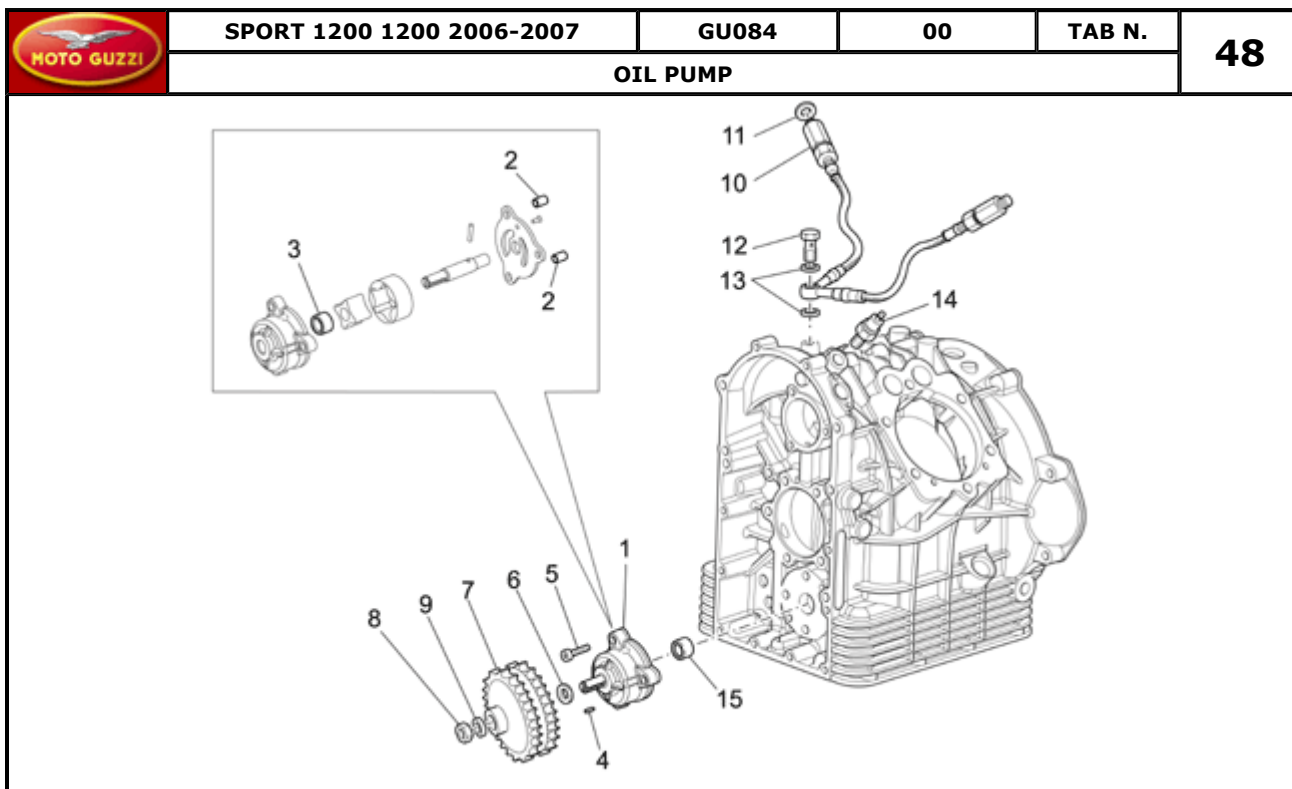

Pos.	Description	Year	I_M	Country	Version	Code	Q.ty	P.Cod.
1	Oil pump	-	-	-	-	976134	1	AJ059
2	Locating dowel	-	-	-	-	277916	2	-
3	Needle bearing 12x18x12	-	-	-	-	976165	1	AI319
4	Transmission key	-	-	-	-	GU13148300	1	-
5	Hex socket screw M6x30	-	-	-	-	GU98350330	3	-
6	Fifth wheel	-	-	-	-	976448	1	-
7	Oil pump gear	-	-	-	-	GU30147700	1	AJ079
8	Nut M10x1,25	-	-	-	-	GU92602510	1	-
9	Washer 10,5x16x1	-	-	-	-	GU19149800	1	-
10	Pipe	-	-	-	-	GU05153630	1	AJ319
11	Gasket	-	-	-	-	GU25656102	2	-
12	Screw	-	-	-	-	GU95990037	1	-
13	Gasket 8,25x15x1	-	-	-	-	GU12154200	2	-
14	Pressure sensor	-	-	-	-	GU31768780	1	AN039
15	Needle bearing 10x14x12	-	-	-	-	976168	1	AI319