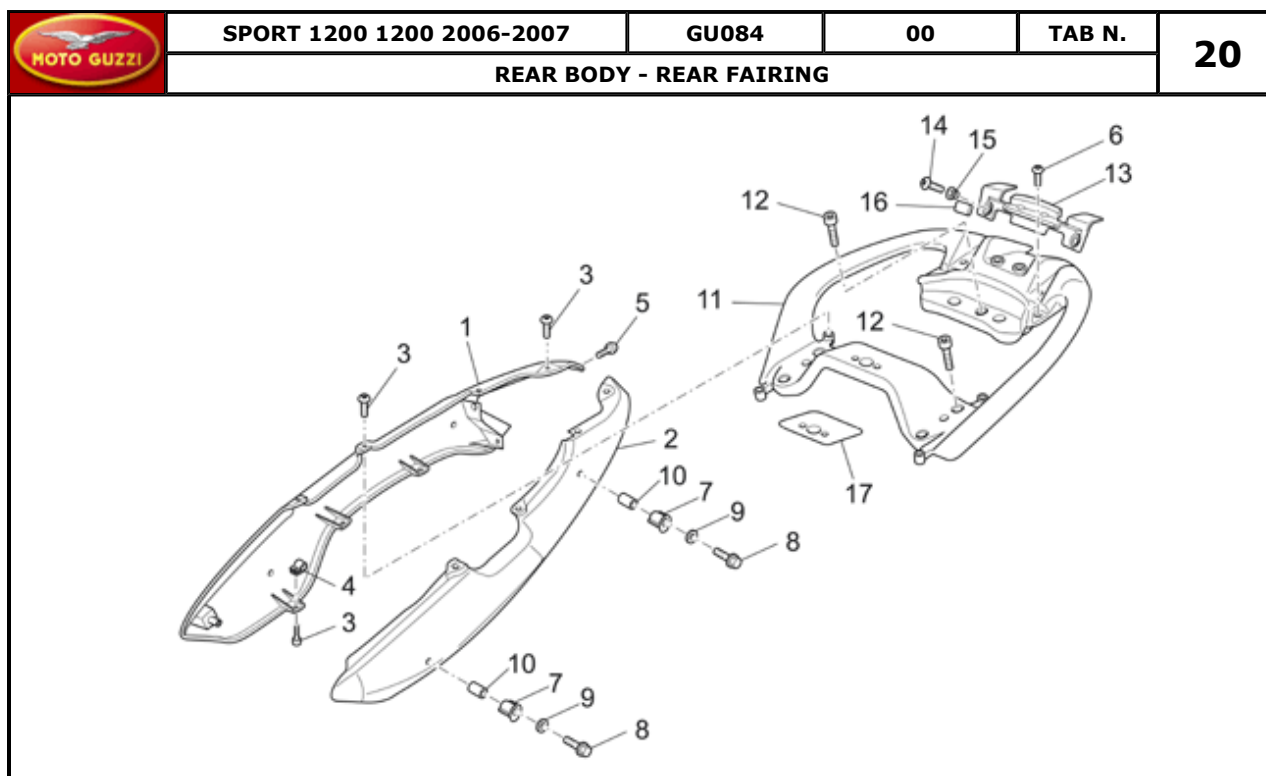

Pos.	Description	Year	I_M_	Country	Version	Code	Q.ty	P.Cod.
1	RH rear fairing, red	-	-	-	-	r/re GU05573230Y01	1	DC10A
	RH rear fairing, black	-	-	-	-	g/bl GU05573230Y02	1	DC10A
	RH rear fairing, blank	-	-	-	-	GU05573230	1	DC10A
2	LH rear fairing, blank	-	-	-	-	GU05573330	1	DC10B
	RH rear fairing, red	-	-	-	-	r/re GU05573330Y01	1	DC10B
	RH rear fairing, black	-	-	-	-	g/bl GU05573330Y02	1	DC10B
3	Screw w/ flange M5x9	-	-	-	-	AP8152339	10	-
4	Clip M5	-	-	-	-	AP8102375	10	-
5	Hex socket screw M5x15	-	-	-	-	GU98682215	2	-
6	Screw w/ flange M5x12	-	-	-	-	AP8152302	2	-
7	Hook	-	-	-	-	GU05467330	4	-
8	Screw w/ flange M8x50*	-	-	-	-	AP8152292	4	-
9	Washer 8,4x15	-	-	-	-	GU03270300	4	-
10	Spacer 9x18x24	-	-	-	-	GU91120924	4	-
11	Handle. Black	-	-	-	-	GU05464330NA	1	DC219
12	Hex socket screw M8x25	-	-	-	-	GU98682425	5	-
13	Cover	-	-	-	-	GU05464830	1	DC219
14	Hex socket screw M8x12	-	-	-	-	AP8152055	2	-
15	T bush 8,2x12x4	-	-	-	-	AP8121096	2	-
16	Rubber spacer	-	-	-	-	AP8120455	2	-
17	Guard decal	-	-	-	-	GU32944210	1	-